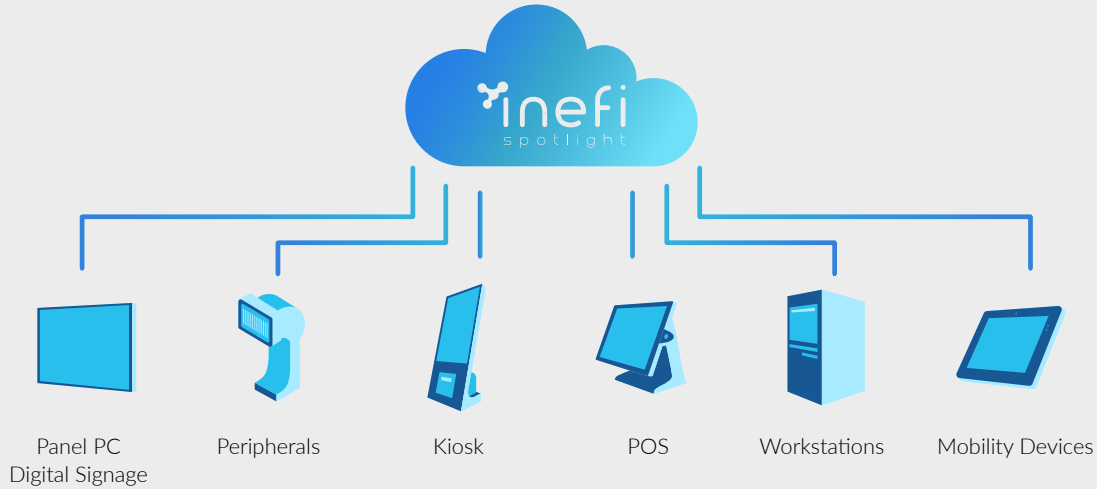

inefi connects **Business Intelligence** with **Remote Endpoint Management**

Maximized Uptime

Monitor, maintain, and resolve critical issues remotely for endpoints and **associated peripheral ecosystem.**

Increased Efficiency

Surface **accurate insights** for operational decisions, avoiding guesswork.

Simplified Management

Distribute, manage, and configure devices, applications, settings and profiles.

Featured Product - inefi spotlight

inefi Spotlight provides total visibility and control of your business devices and associated peripherals with unified management system.

Choose your Operating System

Microsoft Windows™ Devices

Dynamic Dashboards	Device Monitoring	Device Grouping	Administration Management	Remote Reboot / Reset	Package Scheduling
	Device Screenshot	Remote Update BIOS	Peripherals Management & Control		